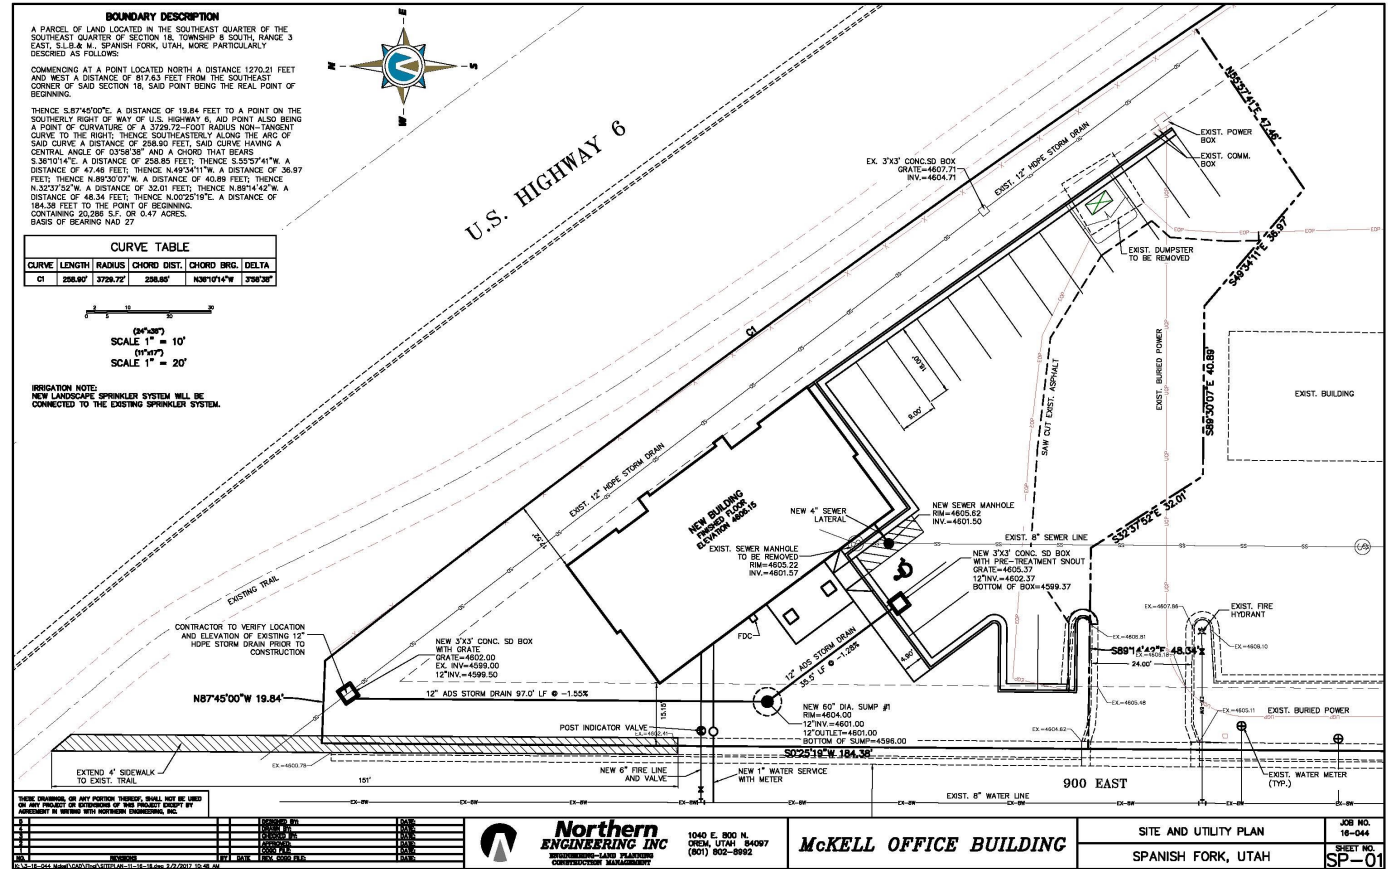

McKell Office Condominiums Plat A

File Name: McKell Office Condominiums Plat A

Site Plan

Applicant: Northern Engineering

.46 Acres

Number of Lots: 1

File #: 16-001331

Address: 648 North 900 East